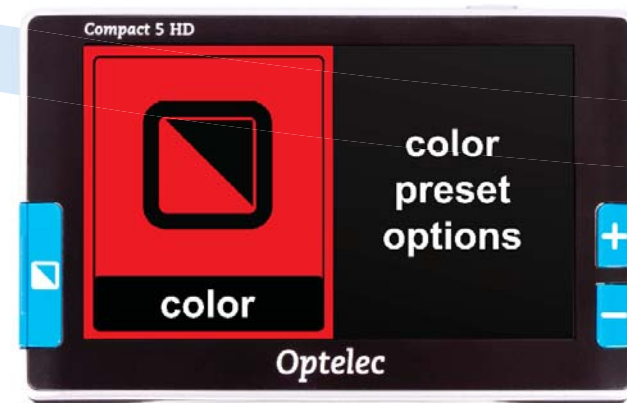

Large icon menu